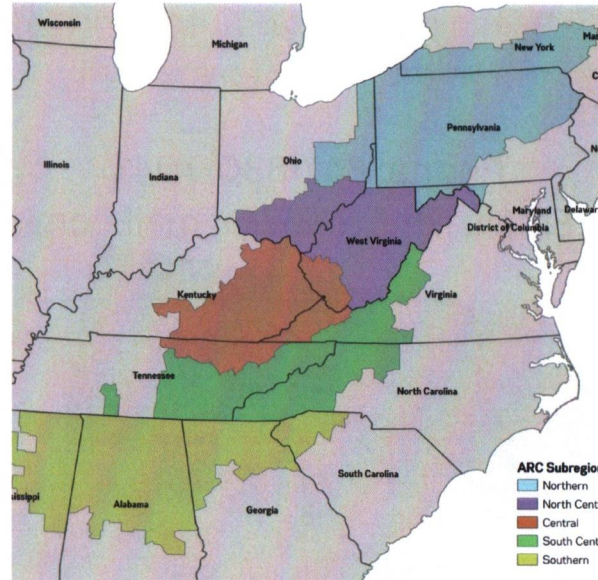

What is Appalachia?

Fast Facts:

- Appalachia had a population of 26.3 million in 2021
- The Appalachian average annual income is $41,155 compared to the U.S. average of $51,640
- 13.2% of households received payments from the federal Supplemental Nutrition Assistance Program (SNAP) in 2021
- Poverty By Age Group
  - Child Poverty: 19.8%
  - Ages 18-24: 22.6%
  - Ages 25-64: 12.7%
  - Ages 65+: 9.7%

Where Do We Go?

We serve with an organization called TEAMeffort. We will stay in a TEAMeffort facility somewhere in the Appalachian region and work on the homes of people who live in that community. By living in the very community that we are serving we can make lasting relationships with the people we have been called to help.

What Is TMT?

TMT (The Mission Trip) is a program for the youth of our parish to serve others the way Jesus intended. The mission of this group is to provide the opportunity to put your faith into action and return home with lifelong memories and a renewed excitement for Jesus Christ.